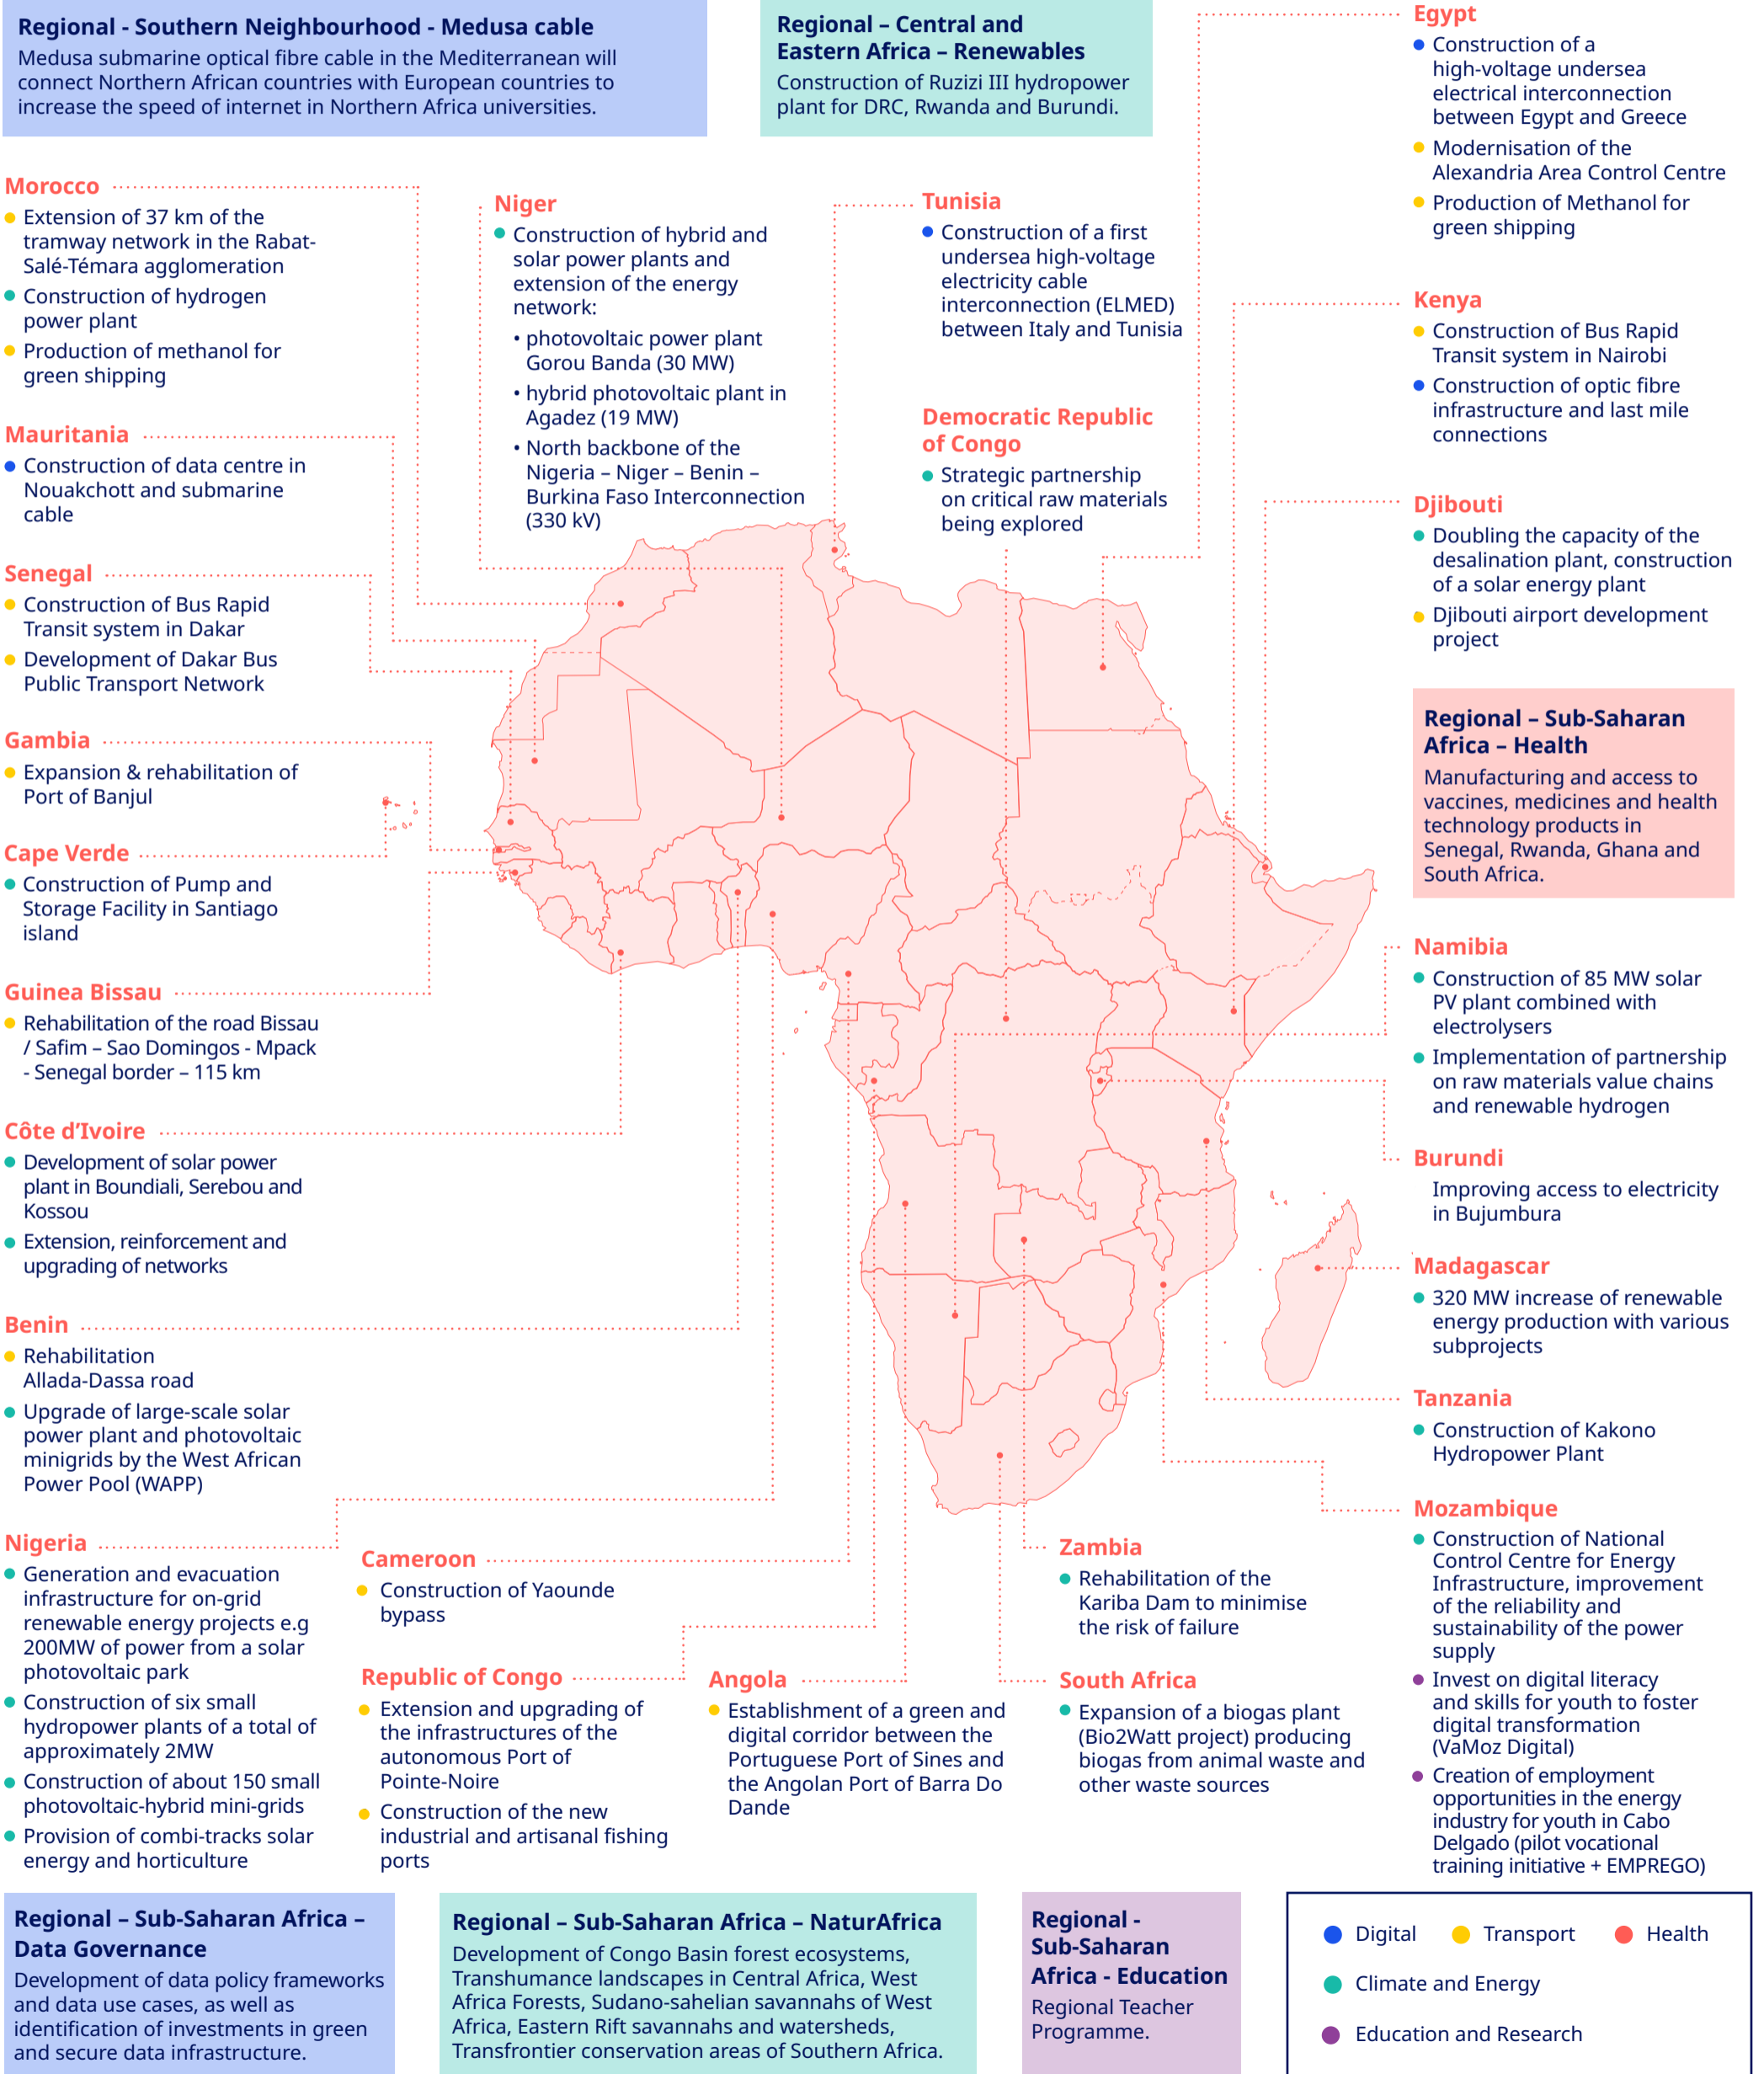

EU-Africa flagship projects for 2023

Partnerships on Digital, Climate and Energy, Transport, Health, Education and Research

#GlobalGateway #TeamEurope

March 2023

These outputs do not capture the whole of the Team Europe engagement in country. They capture concrete infrastructure investments under Global Gateway. They will be accompanied by soft measures in a 360° approach, so as to improve the policy, regulatory and business environment, develop skills, foster innovation and transfer technology.

The boundaries and names shown and the designations used on this map do not imply official endorsement or acceptance by the European Union. Final boundary between the Republic of Sudan and the Republic of South Sudan has not yet been determined.

Administrative boundaries: © EuroGeographics, © FAO (UN), © TurkStat Source: European Commission – Eurostat/GISCO