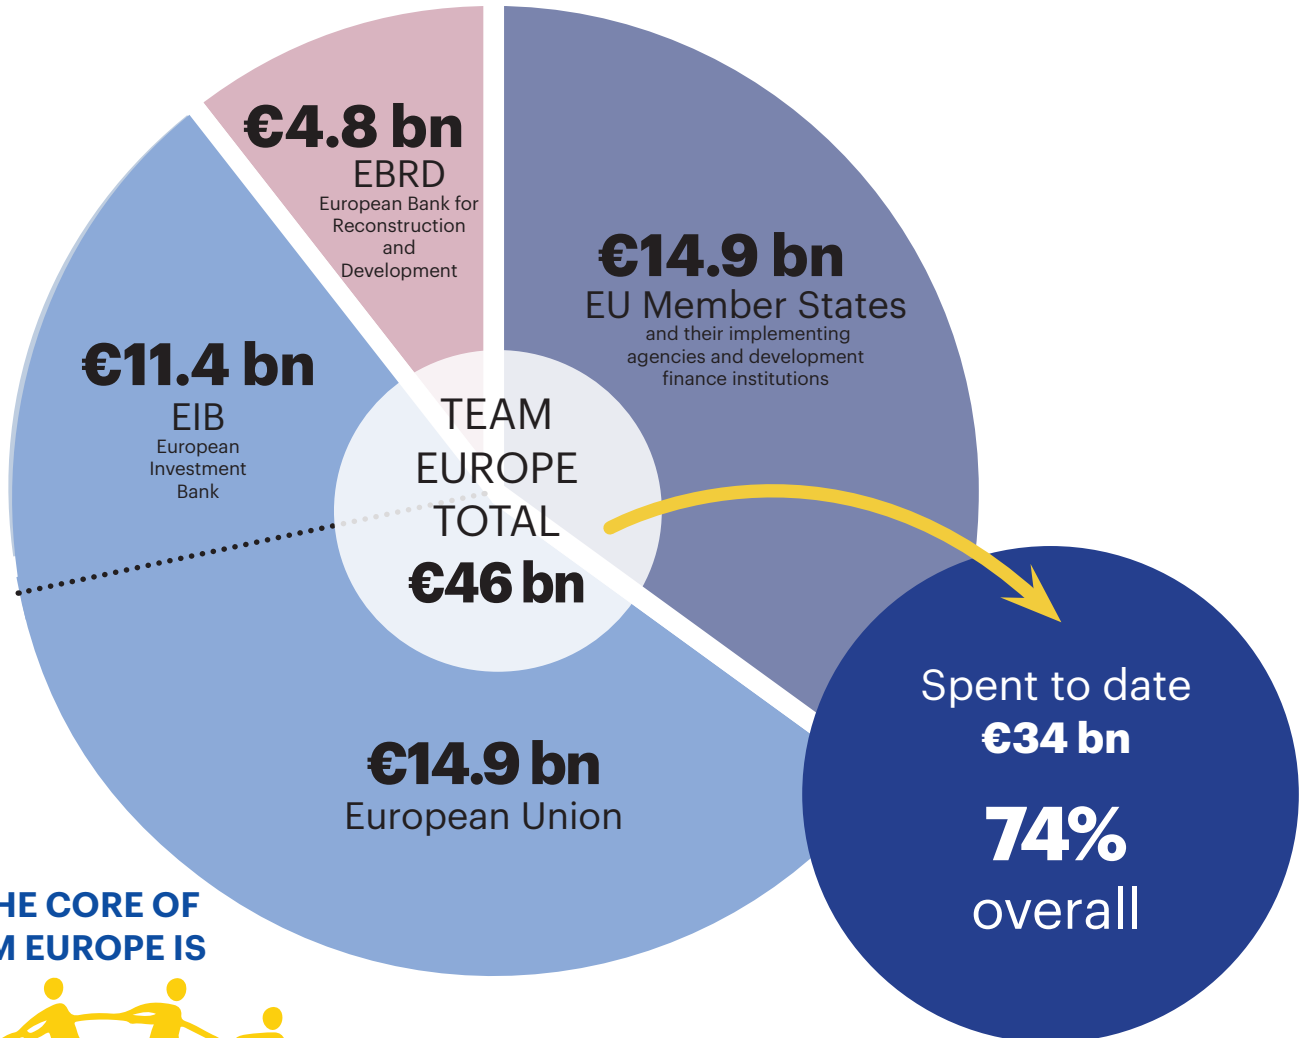

Team Europe external response to COVID-19*

Team Europe is the **single European framework** for the external response to the COVID-19 crisis.

AT THE CORE OF TEAM EUROPE IS

European solidarity with partner countries

Europe's resolve to exercise global leadership for sustainable recovery

Team Europe policy priorities:

- 1 Emergency/humanitarian aid
- 2 Support to health, water/sanitation and nutrition systems
- 3 Support to socio-economic recovery

* Up to 8 April 2021 - As the response to COVID-19 continues to evolve, figures remain subject to changes.