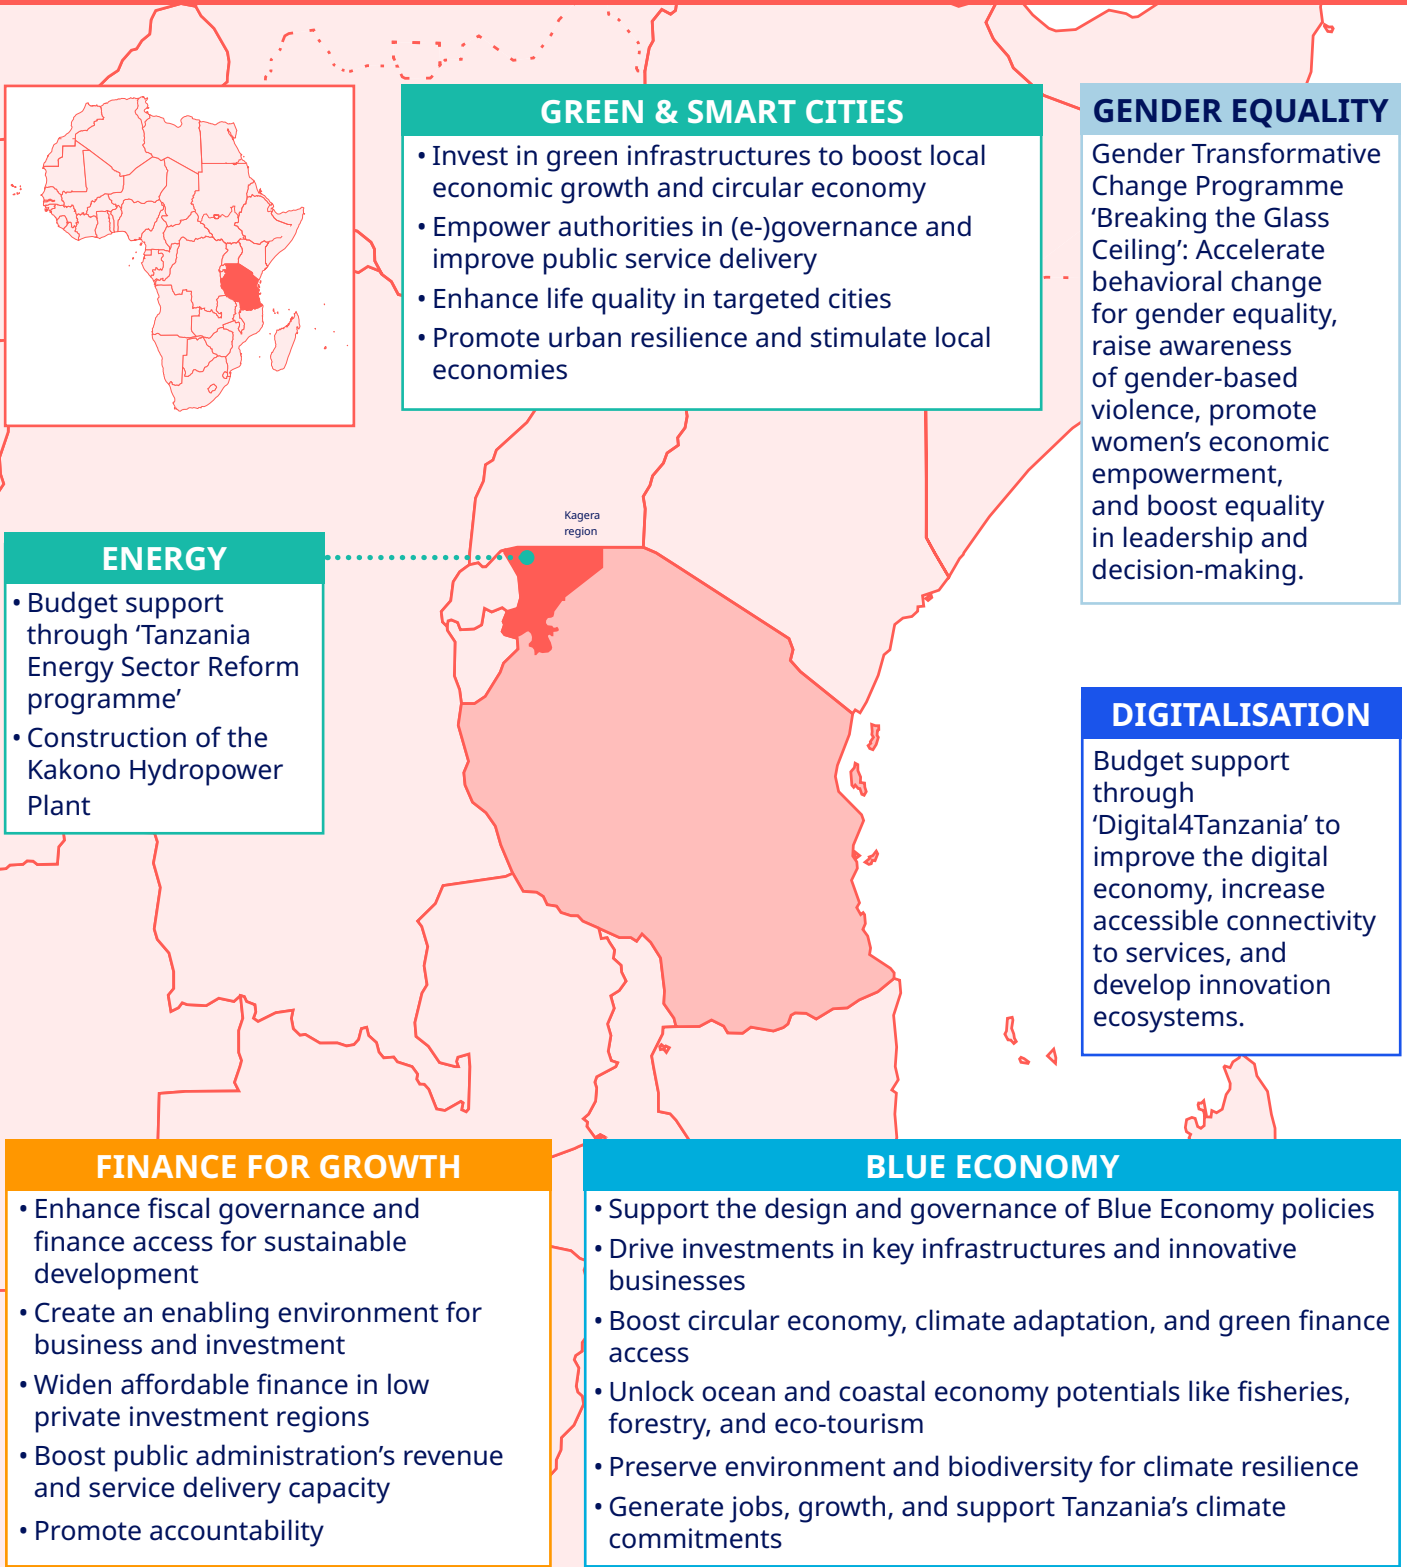

EU-Tanzania: Country projects

#GlobalGateway #TeamEurope

October 2023

These outputs do not capture the whole of the Team Europe engagement in country. They capture concrete infrastructure investments under Global Gateway. They will be accompanied by soft measures in a 360° approach, so as to improve the policy, regulatory and business environment, develop skills, foster innovation and transfer technology.

The boundaries and names shown and the designations used on this map do not imply official endorsement or acceptance by the European Union.

Source: European Commission – Eurostat/GISCO