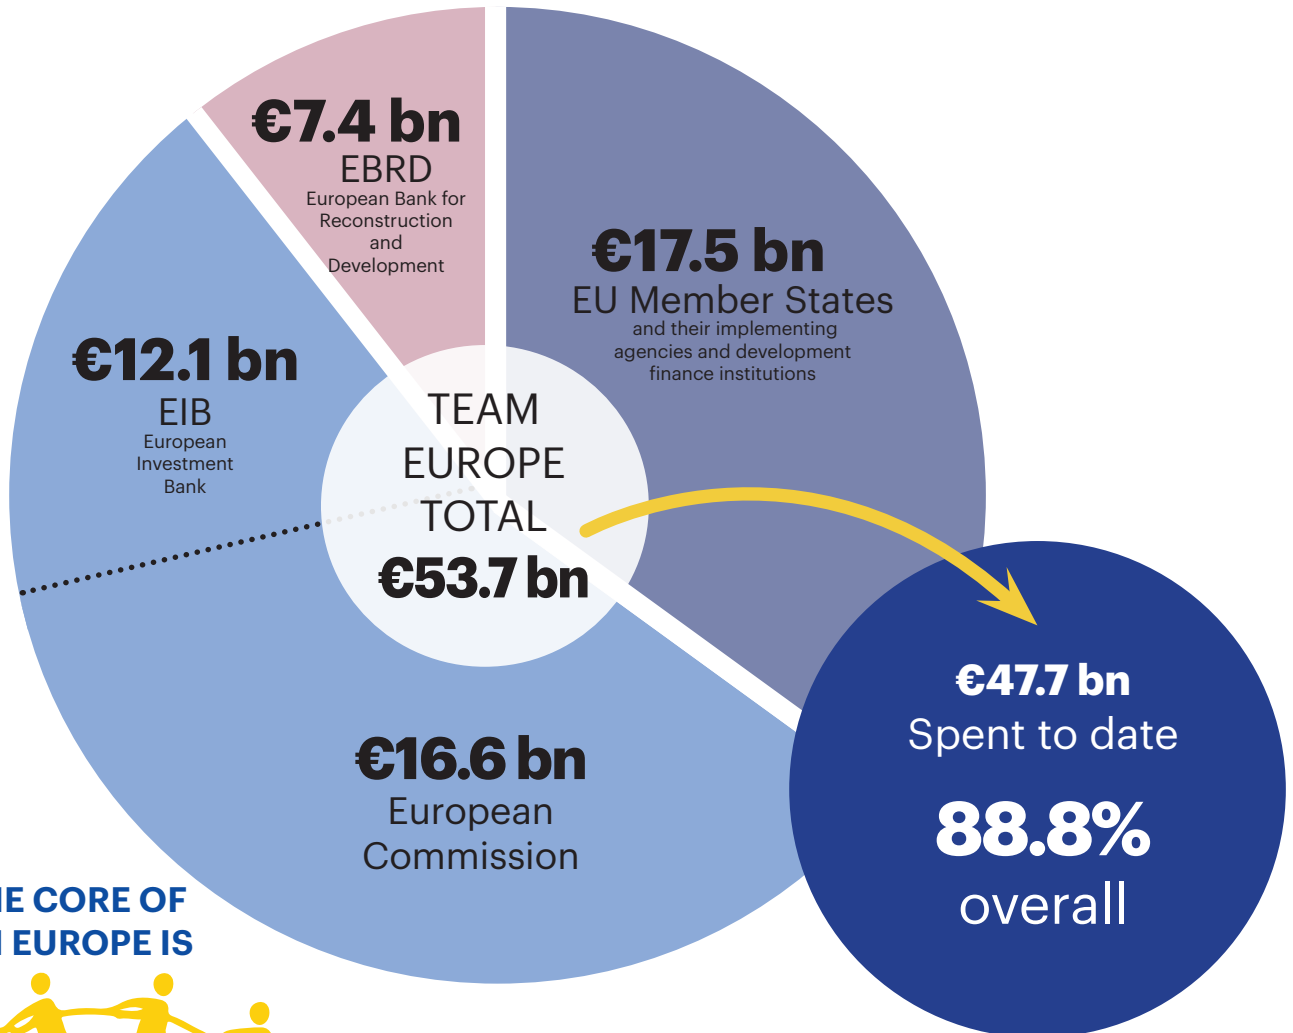

Team Europe external response to COVID-19*

Team Europe is the **single European framework** for the external response to the COVID-19 crisis.

AT THE CORE OF TEAM EUROPE IS

European solidarity with partner countries

Europe's resolve to exercise global leadership for sustainable recovery

Team Europe policy priorities:

- 1 Emergency/humanitarian aid
- 2 Support to health, water/sanitation and nutrition systems
- 3 Support to socio-economic recovery

* Up to 31 December 2021 - As the response to COVID-19 continues to evolve, figures remain subject to changes.